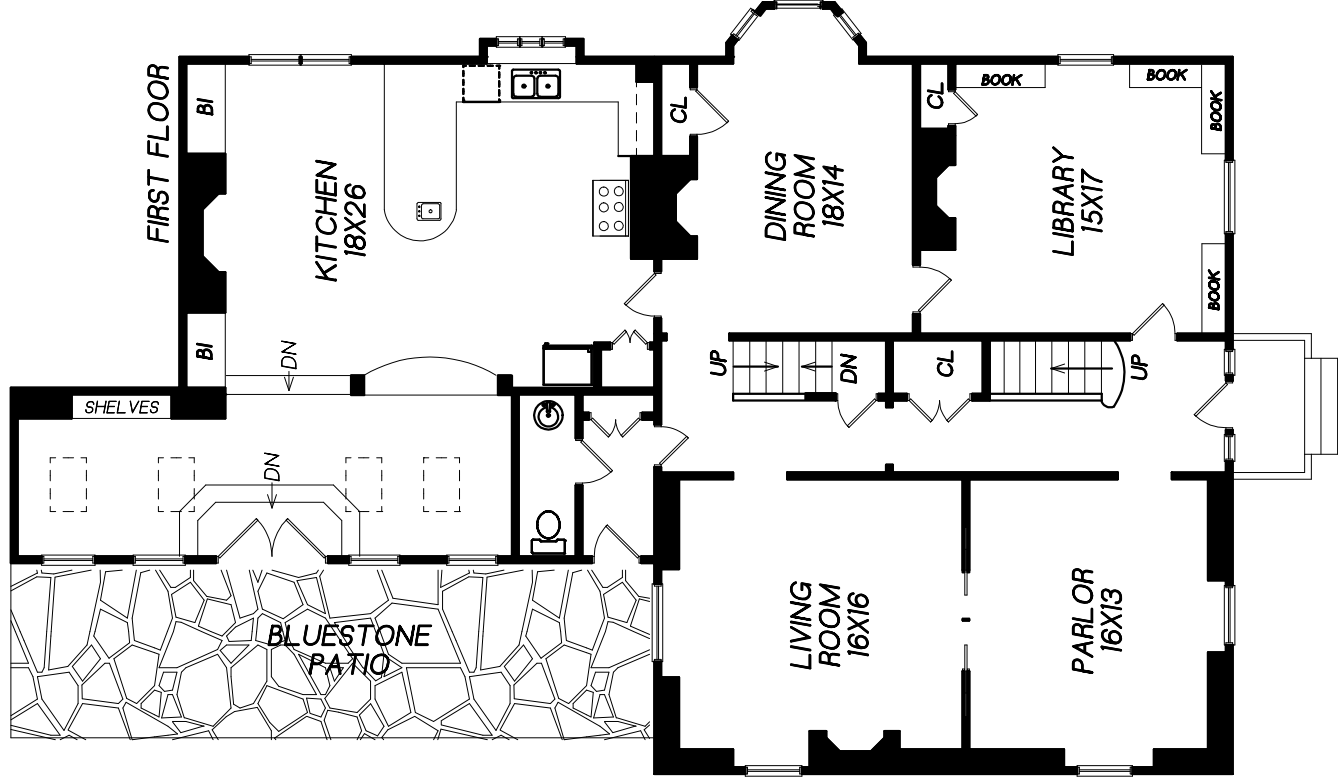

9 FOLLEN STREET
CAMBRIDGE, MA

Prepared for Brattle Associates

M
Carol Meyer
781-455-8100
Copyright 2010

This drawing is an artistic rendering intended for marketing purposes only. The dimensions and/or square footage is approximate and should be verified by an independent source. This drawing is copyright protected and therefore licensed for use by those named on the floor plan.