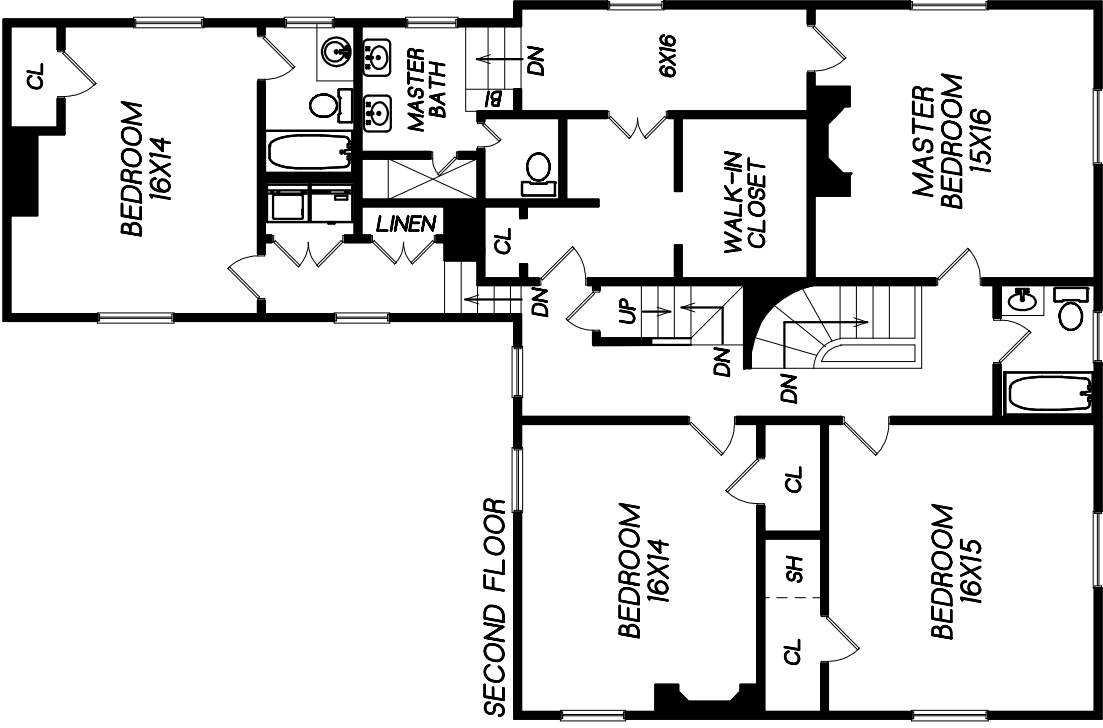

9 FOLLEN STREET
CAMBRIDGE, MA

Prepared for Brattle Associates

M
Carol Meyer
781-455-8100
Copyright 2010

This drawing is an artistic rendering intended for marketing purposes only. The dimensions and/or square footage is approximate and should be verified by an independent source. This drawing is copyright protected and therefore licensed for use by those named on the floor plan.