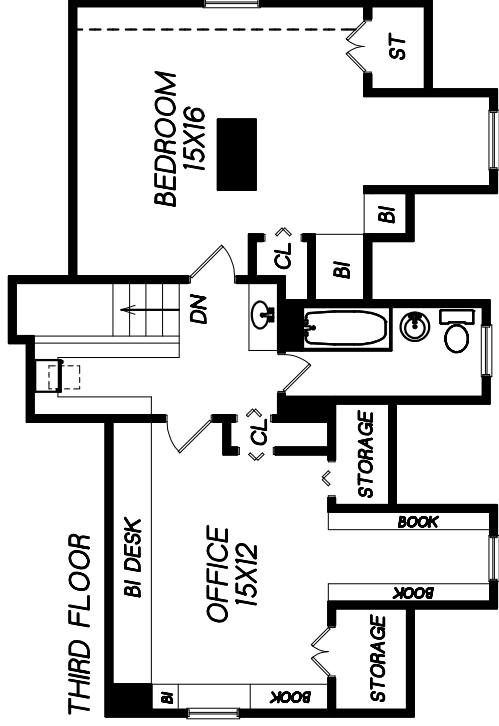

9 FOLLEN STREET
CAMBRIDGE, MA

Prepared for Brattle Associates

M
Carol Meyer
781-455-8100
Copyright 2010

This drawing is an artistic rendering intended for marketing purposes only. The dimensions and/or square footage is approximate and should be verified by an independent source. This drawing is copyright protected and therefore licensed for use by those named on the floor plan.