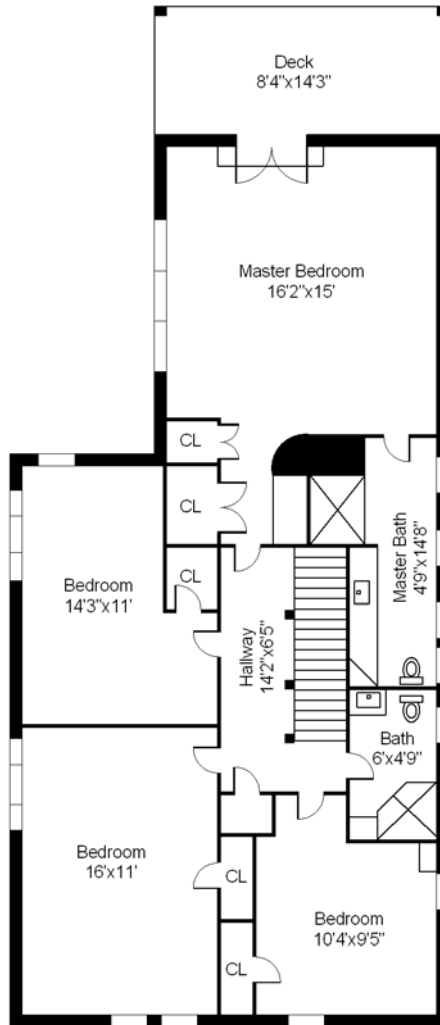

First Floor Plan

45 Fayerweather Street
Cambridge, MA 02138

1

Completed: July, 2012

Note: Dimensions are not guaranteed and are provided for informational purposes only.

NEW ENGLAND
FLOOR PLANS
& PHOTOGRAPHY
(800) 328-0217

Second Floor Plan

45 Fayerweather Street
Cambridge, MA 02138

2

Completed: July, 2012

Note: Dimensions are not guaranteed and are provided for informational purposes only.

NEW ENGLAND
— FLOOR PLANS —
& PHOTOGRAPHY
(800) 328-0217

Basement Floor Plan

45 Fayerweather Street
Cambridge, MA 02138

3

Completed: July, 2012

Note: Dimensions are not guaranteed and are provided for informational purposes only.

NEW ENGLAND
— FLOOR PLANS —
& PHOTOGRAPHY
(800) 328-0217