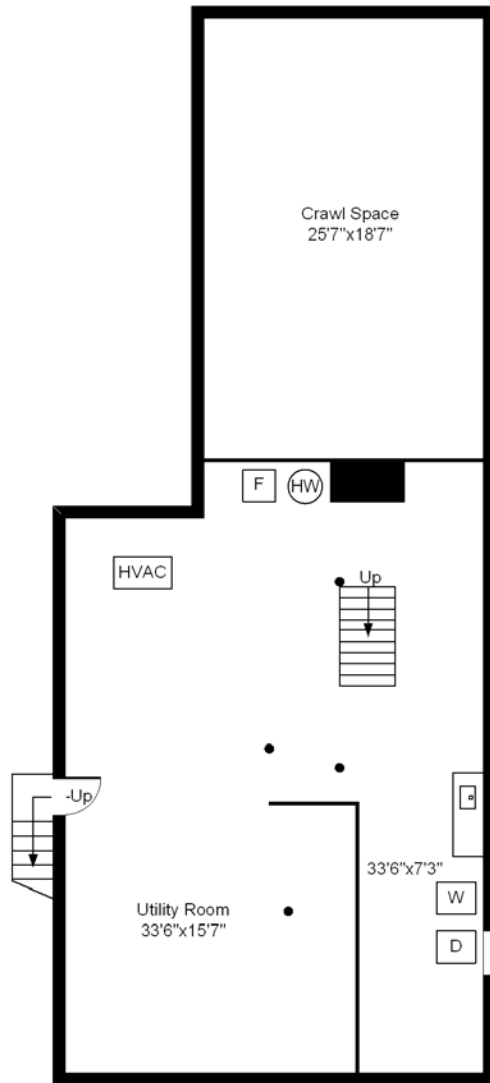

First Floor Plan

45 Fayerweather Street
Cambridge, MA 02138

1

Completed: July, 2012

Note: Dimensions are not guaranteed and are provided for informational purposes only.

NEW ENGLAND
FLOOR PLANS
& PHOTOGRAPHY
(800) 328-0217

Second Floor Plan

45 Fayerweather Street
Cambridge, MA 02138

2

Completed: July, 2012

Note: Dimensions are not guaranteed and are provided for informational purposes only.

NEW ENGLAND
— FLOOR PLANS —
& PHOTOGRAPHY
(800) 328-0217

Basement Floor Plan

45 Fayerweather Street
Cambridge, MA 02138

3

Completed: July, 2012

Note: Dimensions are not guaranteed and are provided for informational purposes only.

NEW ENGLAND
— FLOOR PLANS —
& PHOTOGRAPHY
(800) 328-0217